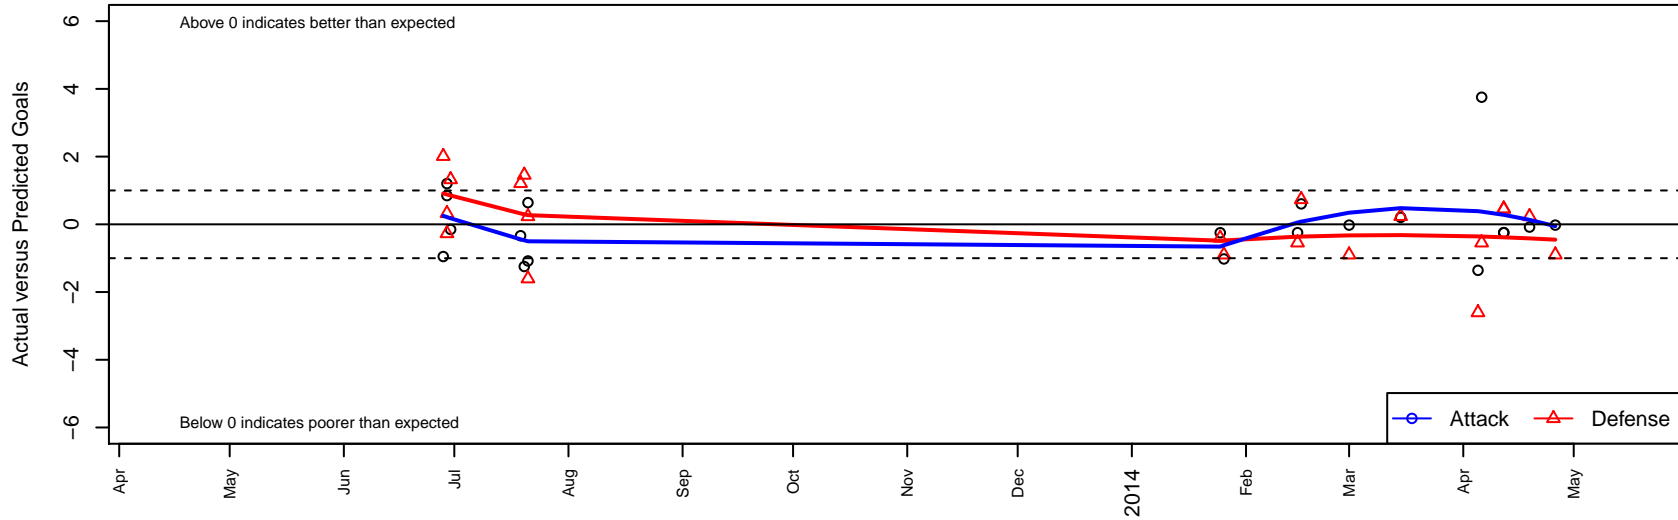

# LASC Crystal B98

La Amistad SC  
 NE Portland, OR  
 B98 total strength=1166  
 attack=4.86 defense=2.6  
 fall league = Win OYS B98 Timbers Division 1,  
 alt names used:  
 LASC Crystal B98  
 LASC CRYSTAL  
 LASC Crystal

Venues played:  
 Clash At the Border Silver/Bronze/Copper Pool  
 Clash At the Border Bronze U15  
 Beaverton Cup BU15 Silver  
 Win OYS B98 Timbers Division 1  
 OYS Presidents Cup B98

**LASC Crystal B98**  
 Dots are actual minus expected GF (blue circles) and GA (red triangles).  
 Blue line is smoothed change in attack strength. Red is smoothed change in defense strength.